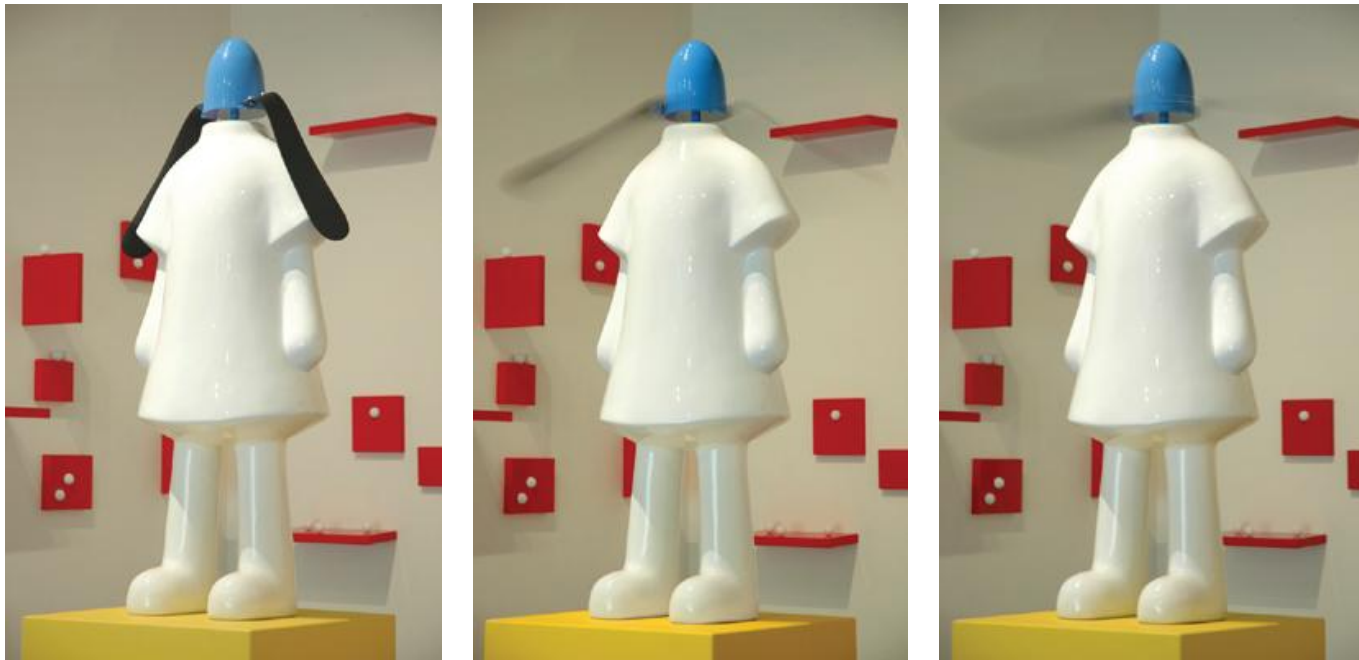

張耿華

Chang Geng-Hwa

童年飛行計劃 Flying Plan of Childhood

玻璃纖維、金屬、馬達、電子控制器、橡膠、紅外線感應器

FRP, Metal, Motor, Electro-controller, Rubber, Infrared Ray Sensor

90×90×130 公分/CM 2002-2004